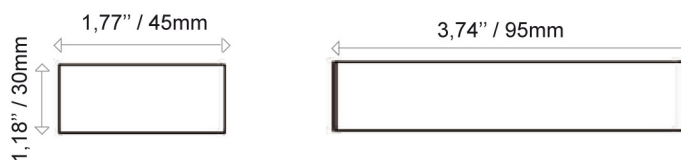

+ Power supply 35W / alimentation 35W

SKU/REF 340 021

Power supply : DC
 Input : 100 - 230V AC / 50-60Hz
 Output : **select by interchangeable jumper (5V to 24V)**
 Maximum power : 35W
 Operating temperature : -10°C to +50°C